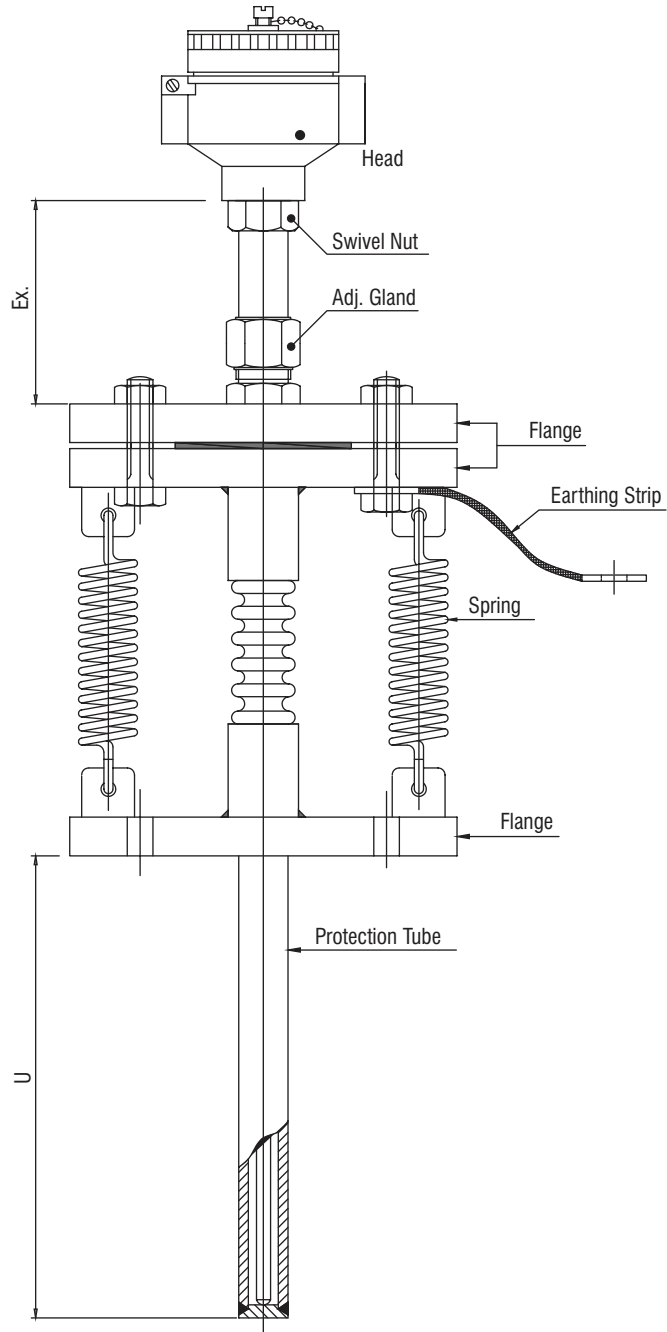

Swaged Type Special Thermocouple Assembly for Quick Response

Fully Spring Loaded Thermocouple / RTD Assembly for Vibration Application

Thermocouple Assembly with NORDSTRAM SHEAR Valve