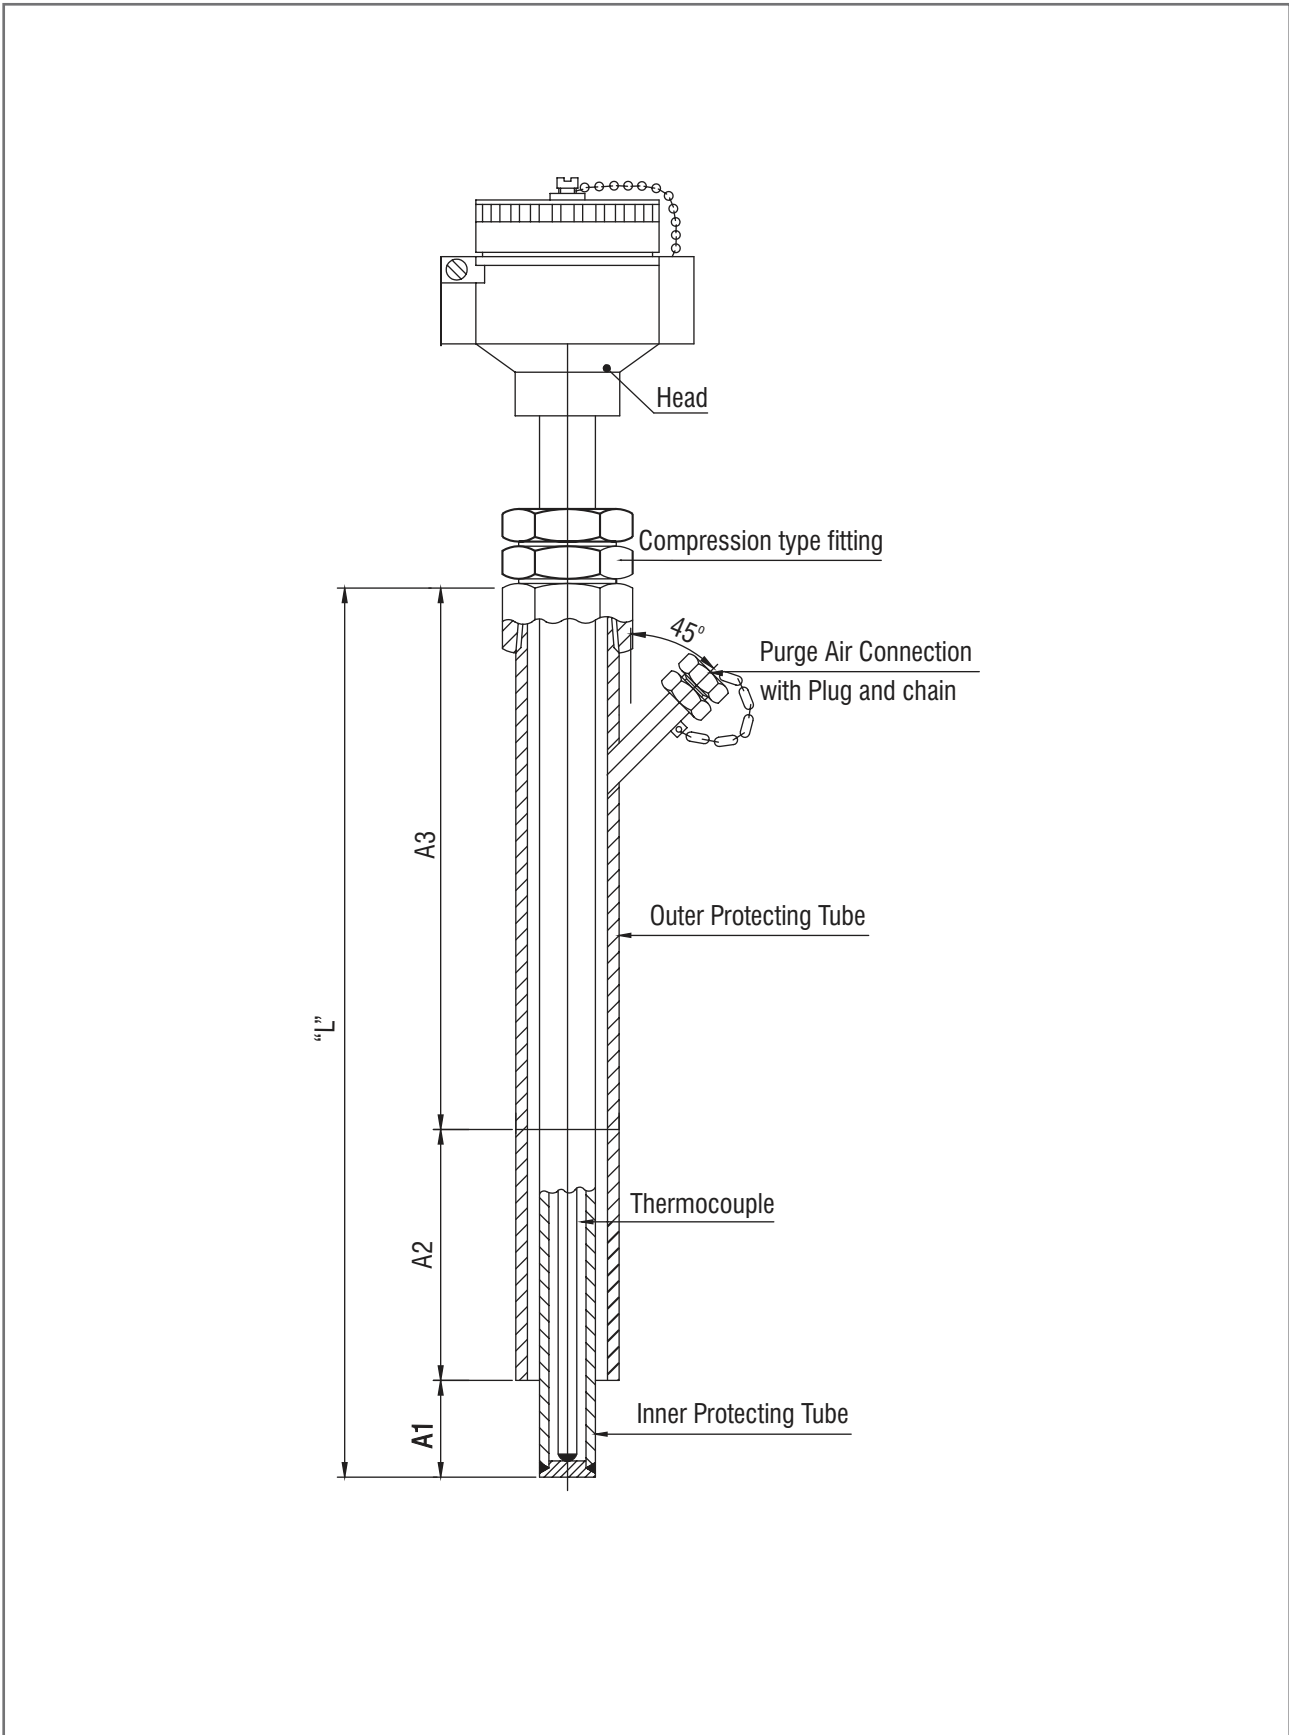

Swaged Type Special Thermocouple Assembly for Quick Response

Fully Spring Loaded Thermocouple / RTD Assembly for Vibration Application

Thermocouple Assembly with NORDSTRAM SHEAR Valve