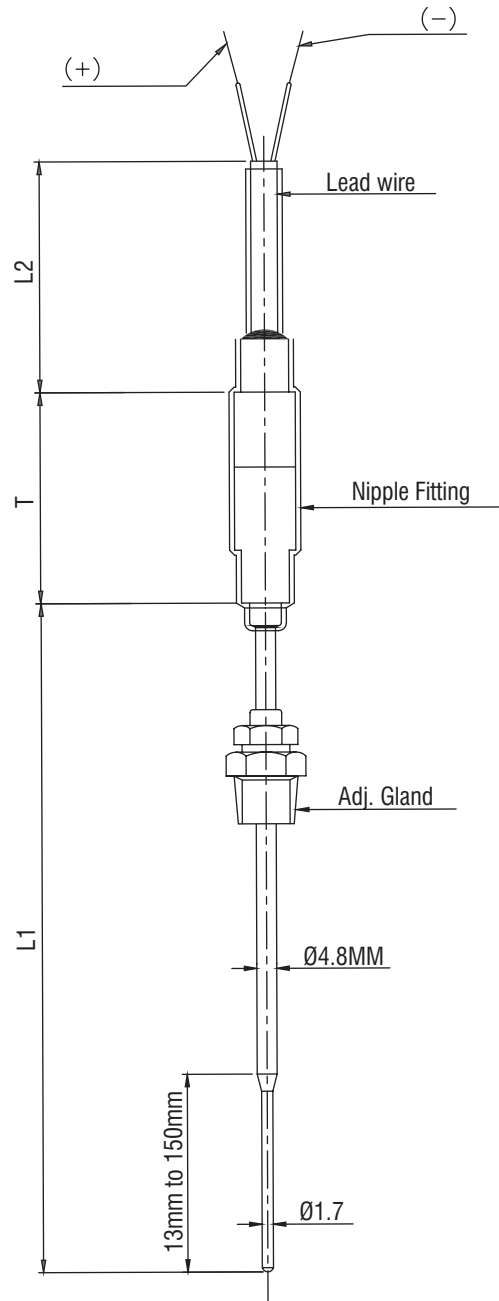

Swaged Type Special Thermocouple Assembly for Quick Response

Fully Spring Loaded Thermocouple / RTD Assembly for Vibration Application

Thermocouple Assembly with NORDSTRAM SHEAR Valve