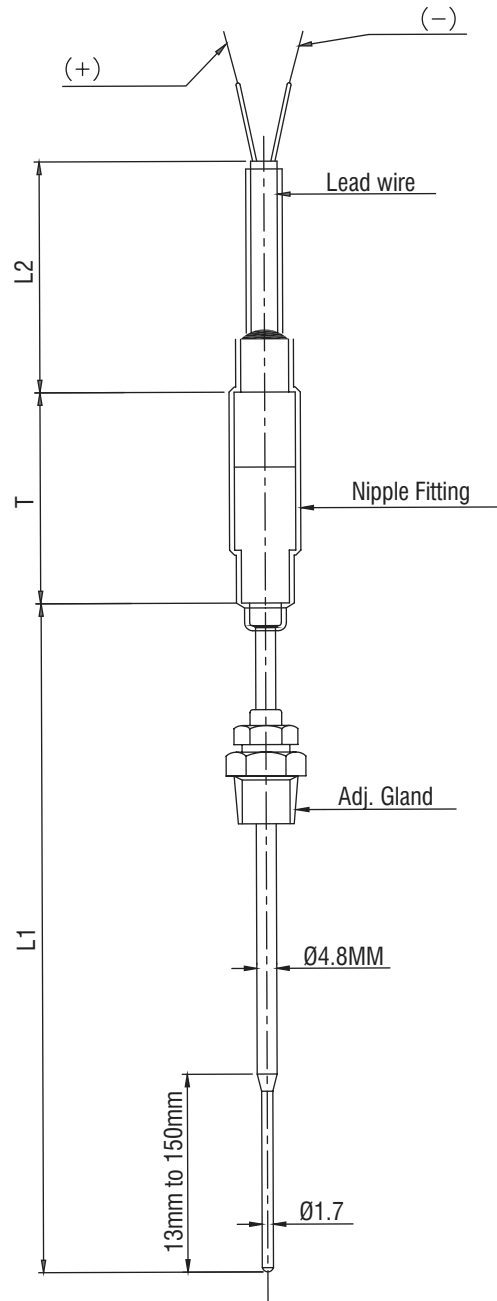

Swaged Type Special Thermocouple Assembly for Quick Response

Fully Spring Loaded Thermocouple / RTD Assembly for Vibration Application

Thermocouple Assembly with NORDSTRAM SHEAR Valve